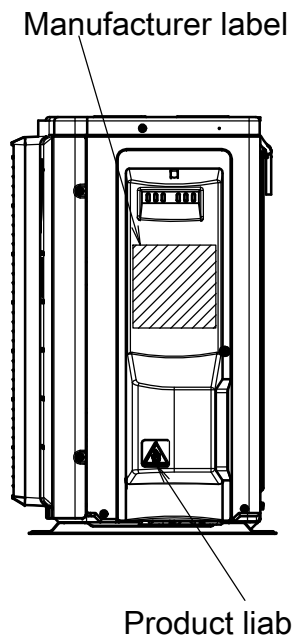

RXA20-35A

Minimum space for air passage

Wall height on air outlet side < 1200 mm