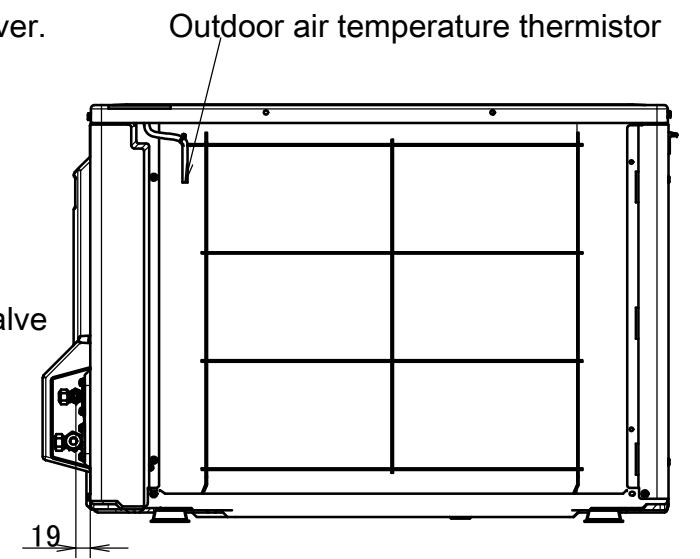

RXA20-35A

Minimum space for air passage

Wall height on air outlet side < 1200 mm