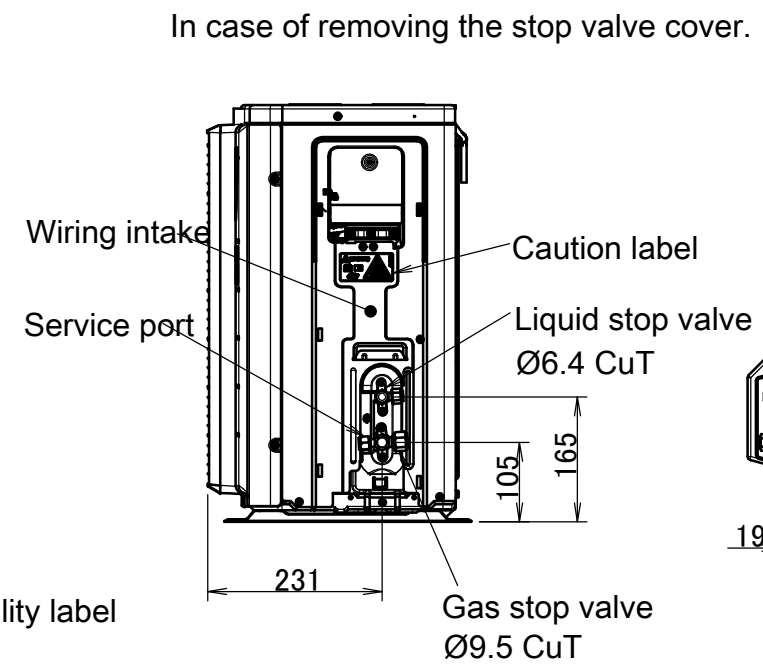

RXA20-35A

Minimum space for air passage

Wall height on air outlet side < 1200 mm