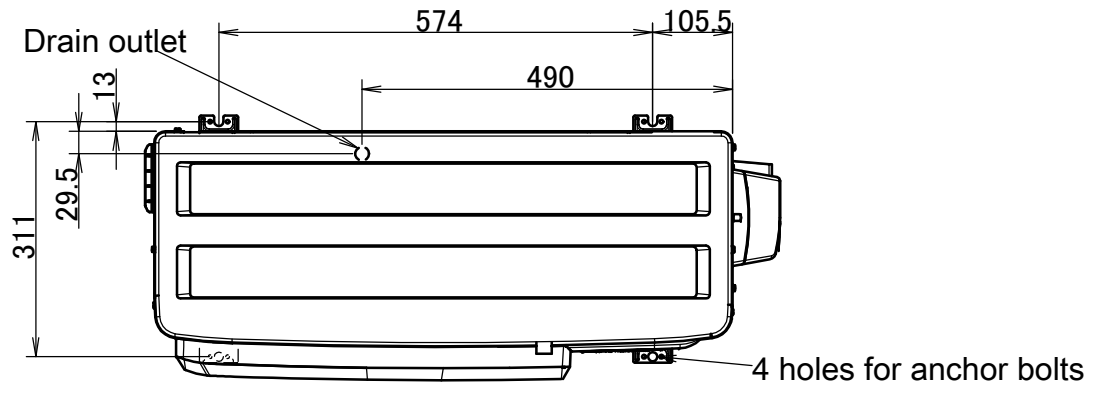

RXA20-35A

Minimum space for air passage

Wall height on air outlet side < 1200 mm