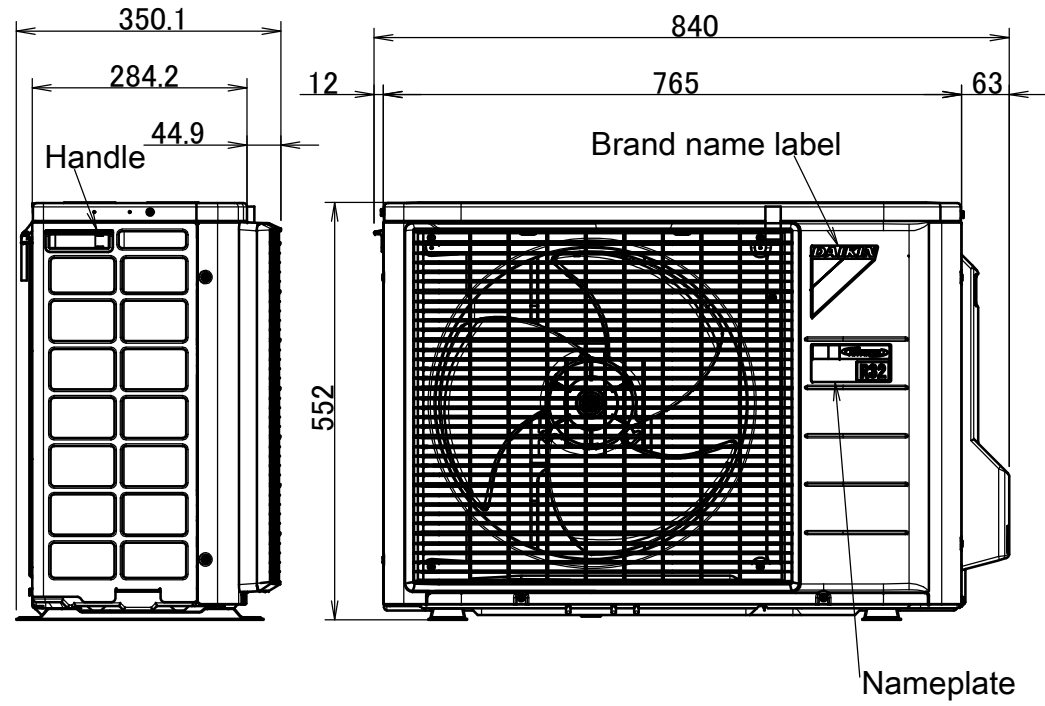

RXA20-35A

Minimum space for air passage

Wall height on air outlet side < 1200 mm