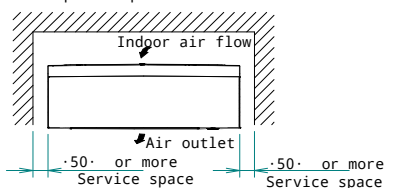

FTXJ-AB
FTXJ-AS
FTXJ-AW

Required space for service and ventilation

Minimum space for air passage

Dimensions of fully opened front panel
 Including mounting plate

Left side

Right side

Wireless remote control

Front grille fixing screws
 Located inside of the unit

Standard location of holes in the wall

Outer dimensions of the unit
 Wall

Hole for embedded piping