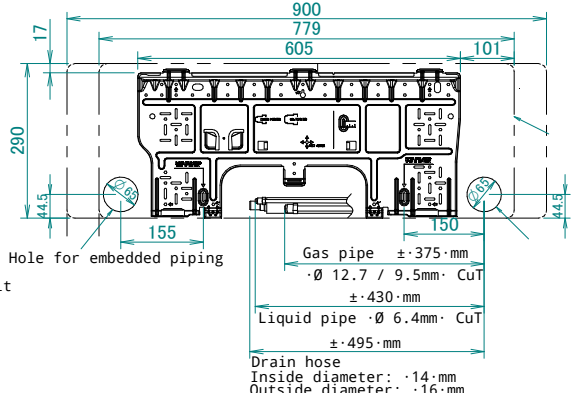

FTXJ-AB
FTXJ-AS
FTXJ-AW

Required space for service and ventilation

Minimum space for air passage

Dimensions of fully opened front panel
 Including mounting plate

Left side

Right side

Wireless remote control

Front grille fixing screws
 Located inside of the unit

Standard location of holes in the wall

Outer dimensions of the unit
 Wall

Hole for embedded piping