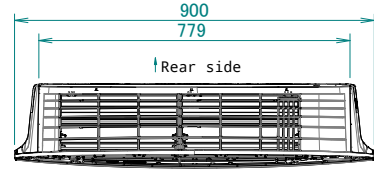

FTXJ-AB
FTXJ-AS
FTXJ-AW

Required space for service and ventilation

Minimum space for air passage

Dimensions of fully opened front panel
 Including mounting plate

Left side

Right side

Wireless remote control

Front grille fixing screws
 Located inside of the unit

Standard location of holes in the wall

Outer dimensions of the unit
 Wall

Hole for embedded piping