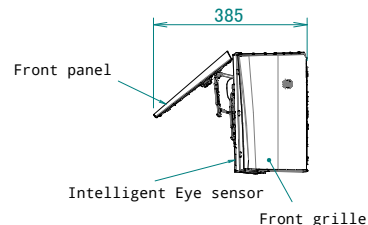

FTXJ-AB
FTXJ-AS
FTXJ-AW

Required space for service and ventilation

Minimum space for air passage

Dimensions of fully opened front panel
 Including mounting plate

Left side

Right side

Wireless remote control

Front grille fixing screws
 Located inside of the unit

Standard location of holes in the wall

Outer dimensions of the unit
 Wall

Hole for embedded piping