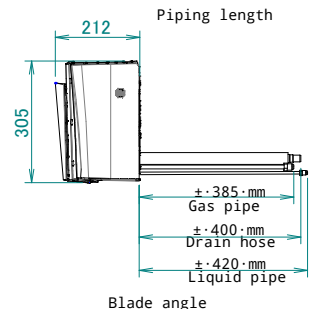

FTXJ-AB
FTXJ-AS
FTXJ-AW

Required space for service and ventilation

Minimum space for air passage

Dimensions of fully opened front panel
 Including mounting plate

Left side

Right side

Wireless remote control

Front grille fixing screws
 Located inside of the unit

Standard location of holes in the wall

Outer dimensions of the unit
 Wall

Hole for embedded piping