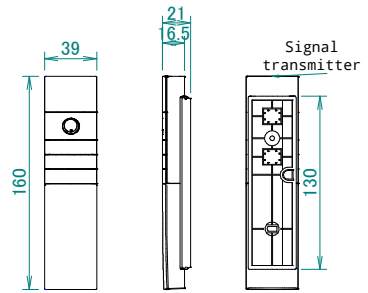

FTXJ-AB
FTXJ-AS
FTXJ-AW

Required space for service and ventilation

Minimum space for air passage

Dimensions of fully opened front panel
 Including mounting plate

Left side

Right side

Wireless remote control

Front grille fixing screws
 Located inside of the unit

Standard location of holes in the wall

Outer dimensions of the unit
 Wall

Hole for embedded piping