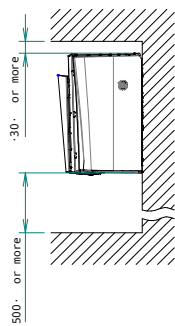

FTXJ-AB
FTXJ-AS
FTXJ-AW

Required space for service and ventilation

Minimum space for air passage

Dimensions of fully opened front panel
 Including mounting plate

Left side

Right side

Wireless remote control

Front grille fixing screws
 Located inside of the unit

Standard location of holes in the wall

Outer dimensions of the unit
 Wall

Hole for embedded piping