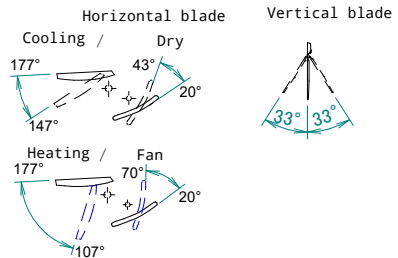

FTXJ-AB
FTXJ-AS
FTXJ-AW

Required space for service and ventilation

Minimum space for air passage

Dimensions of fully opened front panel
 Including mounting plate

Left side

Right side

Wireless remote control

Front grille fixing screws
 Located inside of the unit

Standard location of holes in the wall

Outer dimensions of the unit
 Wall

Hole for embedded piping