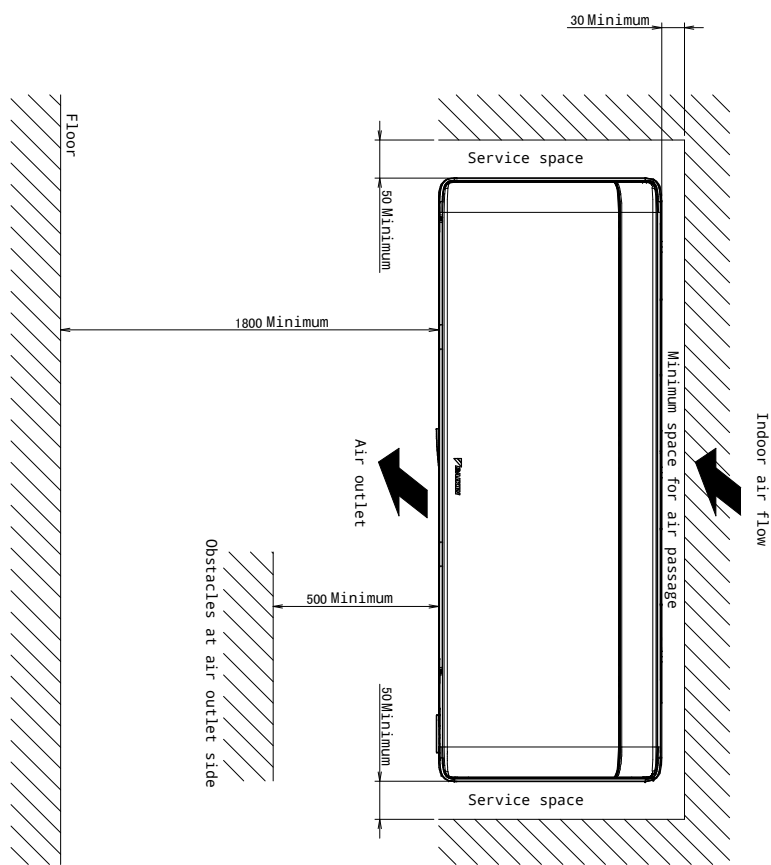

Required space for service and ventilation

Wireless remote control

ARC466A85

Left side

Standard location of holes in the wall

Blade angle

- Front grille fixing screws
Located inside of the unit
- Horizontal blade
- Right side

- Nameplate
Located inside of the unit
- Terminal block with earth terminal
Located inside of the unit
- Wi-Fi label
Located inside of the unit
- Indoor unit On/OFF switch
- Intelligent Eye Lamp
Operation Lamp
- Signal receiver
Humidity sensor
Located inside of the unit