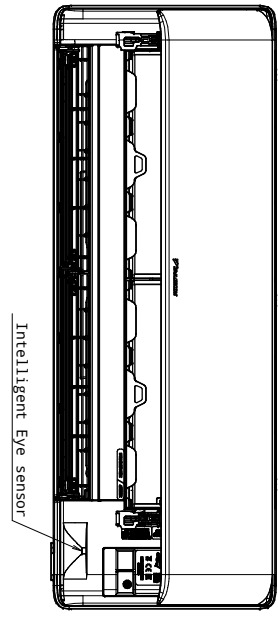

Required space for service and ventilation

Wireless remote control

ARC466A85

Left side

Standard location of holes in the wall

Blade angle

- Front grille fixing screws
Located inside of the unit
- Horizontal blade
- Right side

- Nameplate
Located inside of the unit
- Terminal block with earth terminal
Located inside of the unit
- Wi-Fi label
Located inside of the unit
- Indoor unit On/OFF switch
- Intelligent Eye Lamp
Operation Lamp
- Signal receiver
Humidity sensor
Located inside of the unit