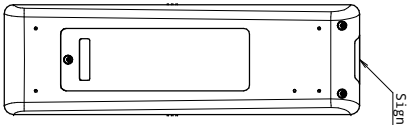

Required space for service and ventilation

Wireless remote control

ARC466A85

Left side

Standard location of holes in the wall

Blade angle

- Front grille fixing screws
Located inside of the unit
- Horizontal blade
- Right side

- Nameplate
Located inside of the unit
- Terminal block with earth terminal
Located inside of the unit
- Wi-Fi label
Located inside of the unit
- Indoor unit On/OFF switch
- Intelligent Eye Lamp
Operation Lamp
- Signal receiver
Humidity sensor
Located inside of the unit