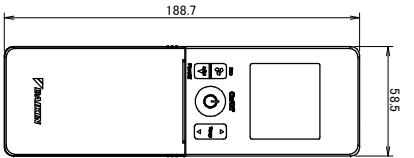

Required space for service and ventilation

Wireless remote control

ARC466A85

Left side

Standard location of holes in the wall

Blade angle

- Front grille fixing screws
Located inside of the unit
- Horizontal blade
- Right side

- Nameplate
Located inside of the unit
- Terminal block with earth terminal
Located inside of the unit
- Wi-Fi label
Located inside of the unit
- Indoor unit On/OFF switch
- Intelligent Eye Lamp
Operation Lamp
- Signal receiver
Humidity sensor
Located inside of the unit