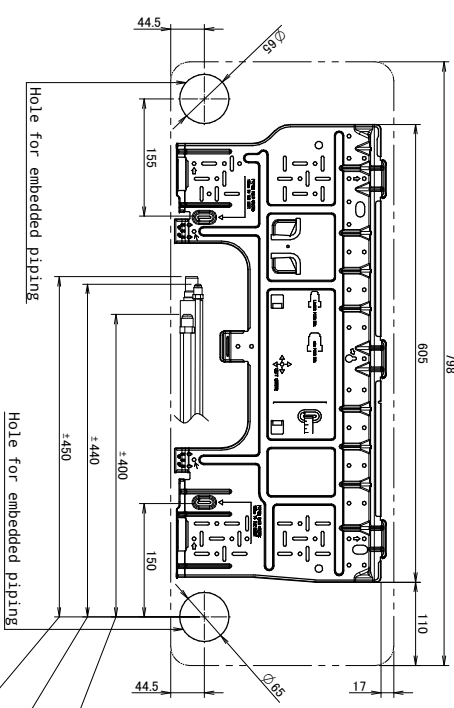

Required space for service and ventilation

Wireless remote control

ARC466A85

Left side

Standard location of holes in the wall

Blade angle

- Front grille fixing screws
Located inside of the unit
- Horizontal blade
- Right side

- Nameplate
Located inside of the unit
- Terminal block with earth terminal
Located inside of the unit
- Wi-Fi label
Located inside of the unit
- Indoor unit On/OFF switch
- Intelligent Eye Lamp
Operation Lamp
- Signal receiver
Humidity sensor
Located inside of the unit