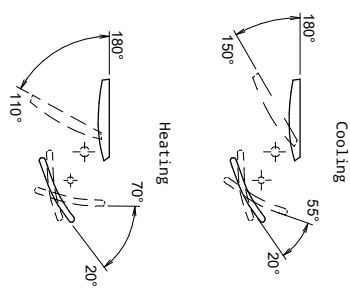

Required space for service and ventilation

Wireless remote control

ARC466A85

Left side

Standard location of holes in the wall

Blade angle

- Front grille fixing screws
Located inside of the unit
- Horizontal blade
- Right side

- Nameplate
Located inside of the unit
- Terminal block with earth terminal
Located inside of the unit
- Wi-Fi label
Located inside of the unit
- Indoor unit On/OFF switch
- Intelligent Eye Lamp
Operation Lamp
- Signal receiver
Humidity sensor
Located inside of the unit