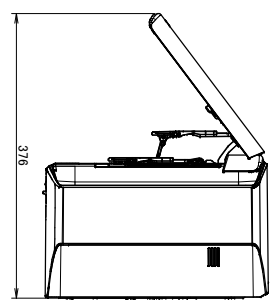

Required space for service and ventilation

Wireless remote control

ARC466A85

Left side

Standard location of holes in the wall

Blade angle

- Front grille fixing screws
Located inside of the unit
- Horizontal blade
- Right side

- Nameplate
Located inside of the unit
- Terminal block with earth terminal
Located inside of the unit
- Wi-Fi label
Located inside of the unit
- Indoor unit On/OFF switch
- Intelligent Eye Lamp
Operation Lamp
- Signal receiver
Humidity sensor
Located inside of the unit