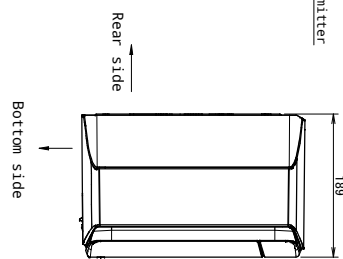

Required space for service and ventilation

Wireless remote control

ARC466A85

Left side

Standard location of holes in the wall

Blade angle

- Front grille fixing screws
Located inside of the unit
- Horizontal blade
- Right side

- Nameplate
Located inside of the unit
- Terminal block with earth terminal
Located inside of the unit
- Wi-Fi label
Located inside of the unit
- Indoor unit On/OFF switch
- Intelligent Eye Lamp
Operation Lamp
- Signal receiver
Humidity sensor
Located inside of the unit