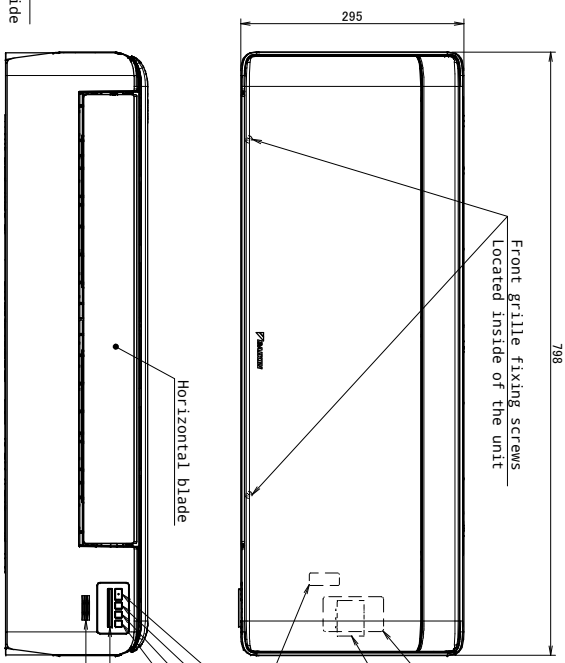

Required space for service and ventilation

Wireless remote control

ARC466A85

Left side

Standard location of holes in the wall

Blade angle

- Front grille fixing screws
Located inside of the unit
- Horizontal blade
- Right side

- Nameplate
Located inside of the unit
- Terminal block with earth terminal
Located inside of the unit
- Wi-Fi label
Located inside of the unit
- Indoor unit On/OFF switch
- Intelligent Eye Lamp
Operation Lamp
- Signal receiver
Humidity sensor
Located inside of the unit