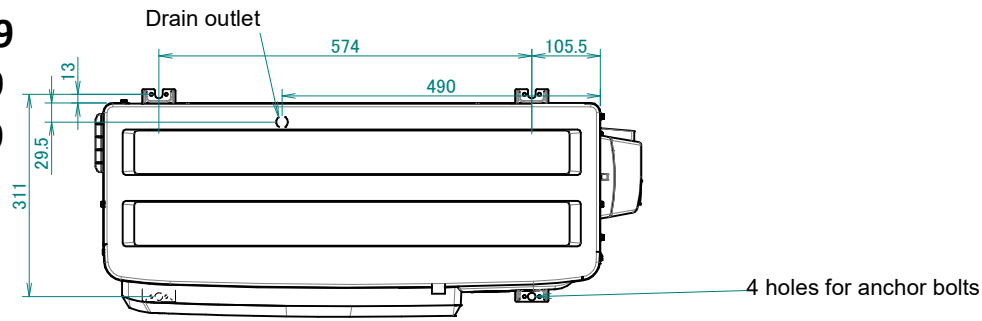

ARXM25-35R9
 RXM20-35R9
 RXA20-35A9
 RXJ20-35M9

Minimum space for air passage

Wall height on air outlet side < 1200 mm