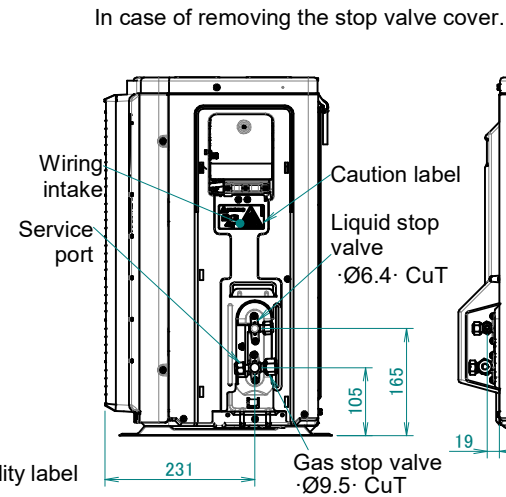

ARXM25-35R9
 RXM20-35R9
 RXA20-35A9
 RXJ20-35M9

Minimum space for air passage

Wall height on air outlet side < 1200 mm