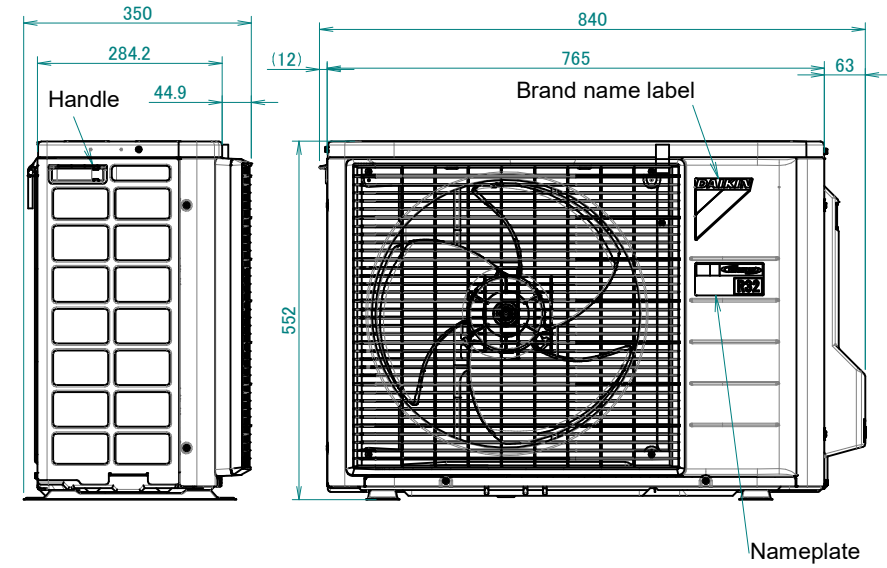

ARXM25-35R9
 RXM20-35R9
 RXA20-35A9
 RXJ20-35M9

Minimum space for air passage

Wall height on air outlet side < 1200 mm