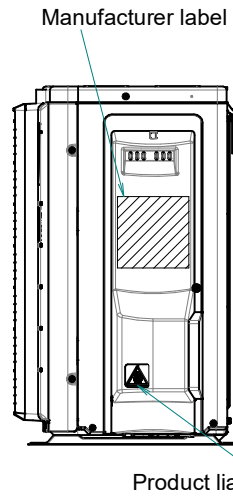

ARXM25-35R9
 RXM20-35R9
 RXA20-35A9
 RXJ20-35M9

Minimum space for air passage

Wall height on air outlet side < 1200 mm