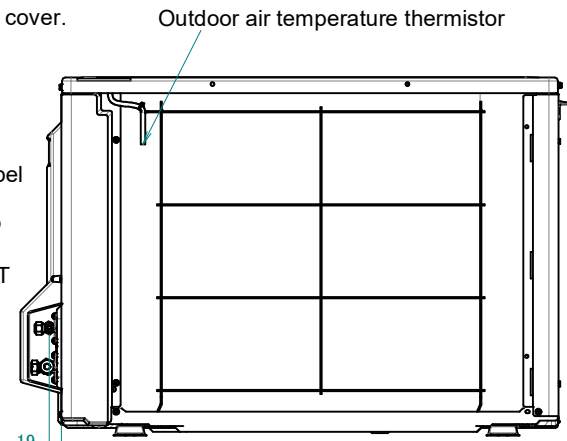

ARXM25-35R9
 RXM20-35R9
 RXA20-35A9
 RXJ20-35M9

Minimum space for air passage

Wall height on air outlet side < 1200 mm