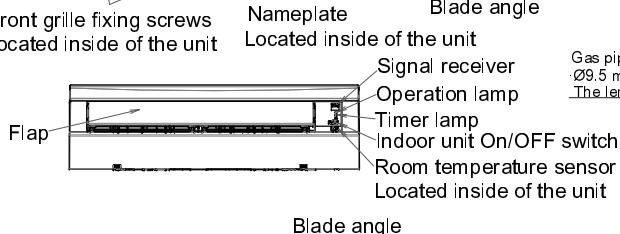

The → mark shows the piping direction.

Wireless remote control

(ARC470A1)

Terminal block with earth terminal  
Located inside of the unit

Drain hose  
Inside diameter: 14 mm  
Outside diameter: 16 mm  
Connecting part

Liquid pipe  
Ø6.4 mm: CuT  
The length of the pipe outside the unit is 410 mm.

Gas pipe  
Ø9.5 mm: CuT  
The length of the pipe outside the unit is 360 mm.

Standard location of holes in the wall