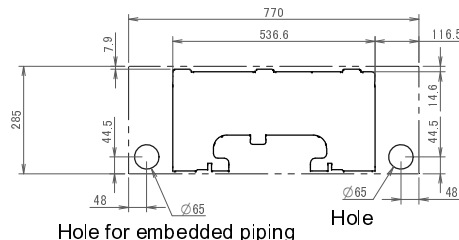

The → mark shows the piping direction.

Wireless remote control

(ARC470A1)

Terminal block with earth terminal  
Located inside of the unit

Drain hose  
Inside diameter: 14 mm  
Outside diameter: 16 mm  
Connecting part

Liquid pipe  
Ø6.4 mm: CuT  
The length of the pipe outside the unit is 410 mm.

Gas pipe  
Ø9.5 mm: CuT  
The length of the pipe outside the unit is 360 mm.

Standard location of holes in the wall