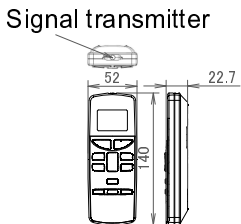

The → mark shows the piping direction.

Wireless remote control

(ARC470A1)

Terminal block with earth terminal  
Located inside of the unit

Drain hose  
Inside diameter: 14 mm  
Outside diameter: 16 mm  
Connecting part

Liquid pipe  
Ø6.4 mm: CuT  
The length of the pipe outside the unit is 410 mm.

Gas pipe  
Ø9.5 mm: CuT  
The length of the pipe outside the unit is 360 mm.

Standard location of holes in the wall