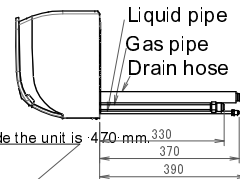

The → mark shows the piping direction.

Wireless remote control

(ARC470A1)

Terminal block with earth terminal  
Located inside of the unit

Drain hose  
Inside diameter: 14 mm  
Outside diameter: 16 mm  
Connecting part

Liquid pipe  
Ø6.4 mm: CuT  
The length of the pipe outside the unit is 410 mm.

Gas pipe  
Ø9.5 mm: CuT  
The length of the pipe outside the unit is 360 mm.

Standard location of holes in the wall