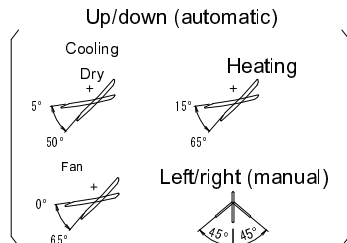

The → mark shows the piping direction.

Wireless remote control

(ARC470A1)

Terminal block with earth terminal  
Located inside of the unit

Drain hose  
Inside diameter: 14 mm  
Outside diameter: 16 mm  
Connecting part

Liquid pipe  
Ø6.4 mm: CuT  
The length of the pipe outside the unit is 410 mm.

Gas pipe  
Ø9.5 mm: CuT  
The length of the pipe outside the unit is 360 mm.

Standard location of holes in the wall