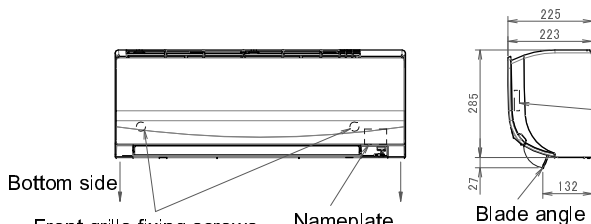

The → mark shows the piping direction.

Wireless remote control

(ARC470A1)

Terminal block with earth terminal  
Located inside of the unit

Drain hose  
Inside diameter: 14 mm  
Outside diameter: 16 mm  
Connecting part

Liquid pipe  
Ø6.4 mm: CuT  
The length of the pipe outside the unit is 410 mm.

Gas pipe  
Ø9.5 mm: CuT  
The length of the pipe outside the unit is 360 mm.

Standard location of holes in the wall