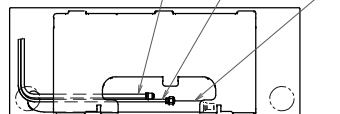

The → mark shows the piping direction.

Wireless remote control

(ARC470A1)

Terminal block with earth terminal  
Located inside of the unit

Drain hose  
Inside diameter: 14 mm  
Outside diameter: 16 mm  
Connecting part

Liquid pipe  
Ø6.4 mm: CuT  
The length of the pipe outside the unit is 410 mm.

Gas pipe  
Ø9.5 mm: CuT  
The length of the pipe outside the unit is 360 mm.

Standard location of holes in the wall