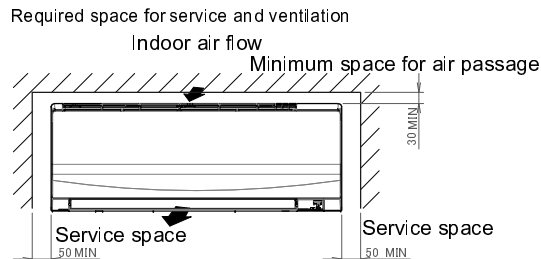

The → mark shows the piping direction.

Wireless remote control

(ARC470A1)

Terminal block with earth terminal  
Located inside of the unit

Drain hose  
Inside diameter: 14 mm  
Outside diameter: 16 mm  
Connecting part

Liquid pipe  
Ø6.4 mm: CuT  
The length of the pipe outside the unit is 410 mm.

Gas pipe  
Ø9.5 mm: CuT  
The length of the pipe outside the unit is 360 mm.

Standard location of holes in the wall