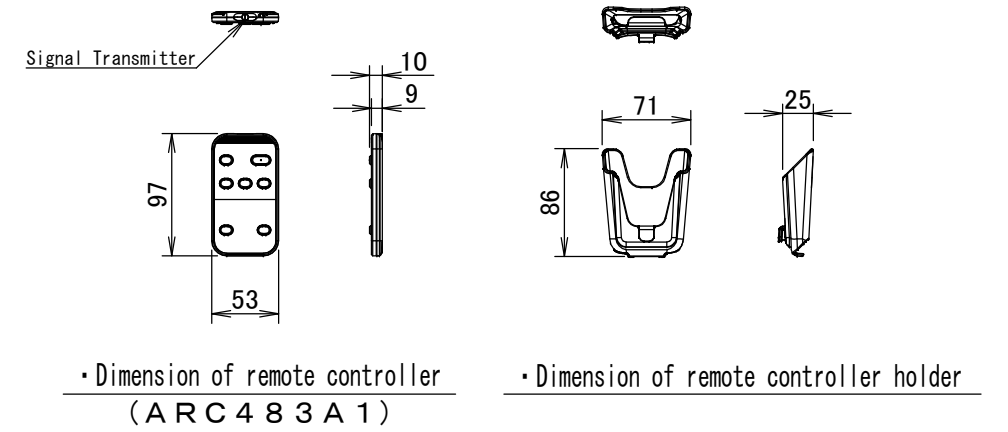

UK.MCK55W

• Required installation space (If installed on the floor)

note)1. At least 1000
away from ceiling

Power supply cord
 Plug type : C- Type
 Type of Cordage : H05VVH2-F
 Cross Sectional Area : 0.75mm²
 No. of conductors : 2
 Length outside machine : 1800±50