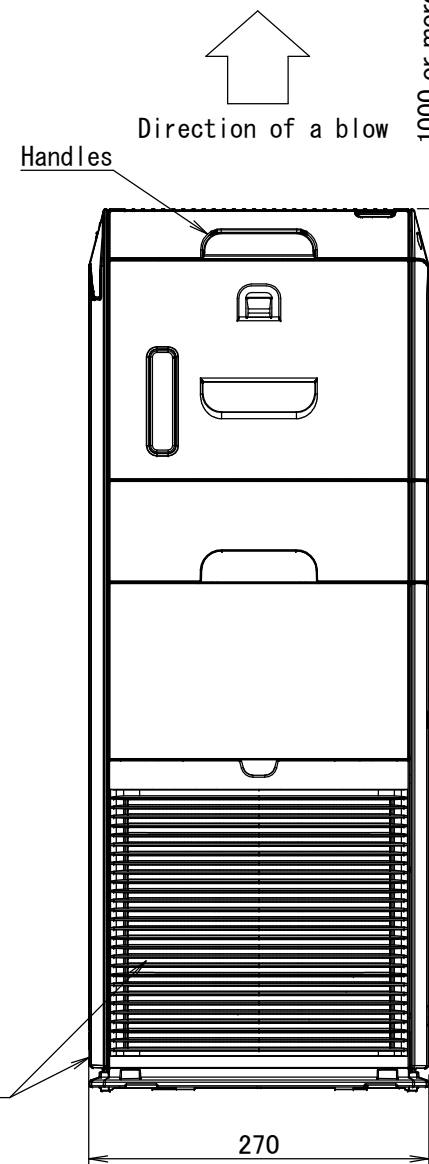

UK.MCK55W

• Required installation space (If installed on the floor)

note)1. At least 1000
away from ceiling

Power supply cord
 Plug type : C- Type
 Type of Cordage : H05VVH2-F
 Cross Sectional Area : 0.75mm²
 No. of conductors : 2
 Length outside machine : 1800±50