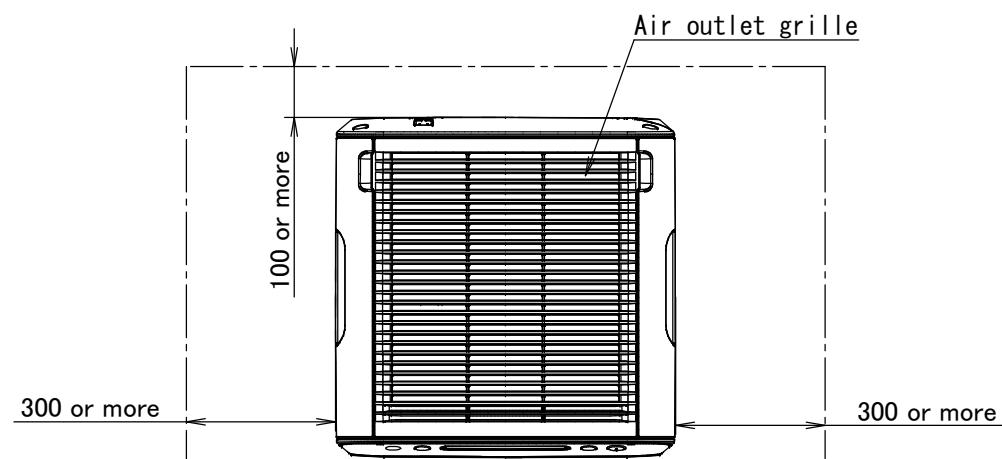

UK.MCK55W

• Required installation space (If installed on the floor)

note)1. At least 1000
away from ceiling

Power supply cord
 Plug type : C- Type
 Type of Cordage : H05VVH2-F
 Cross Sectional Area : 0.75mm²
 No. of conductors : 2
 Length outside machine : 1800±50