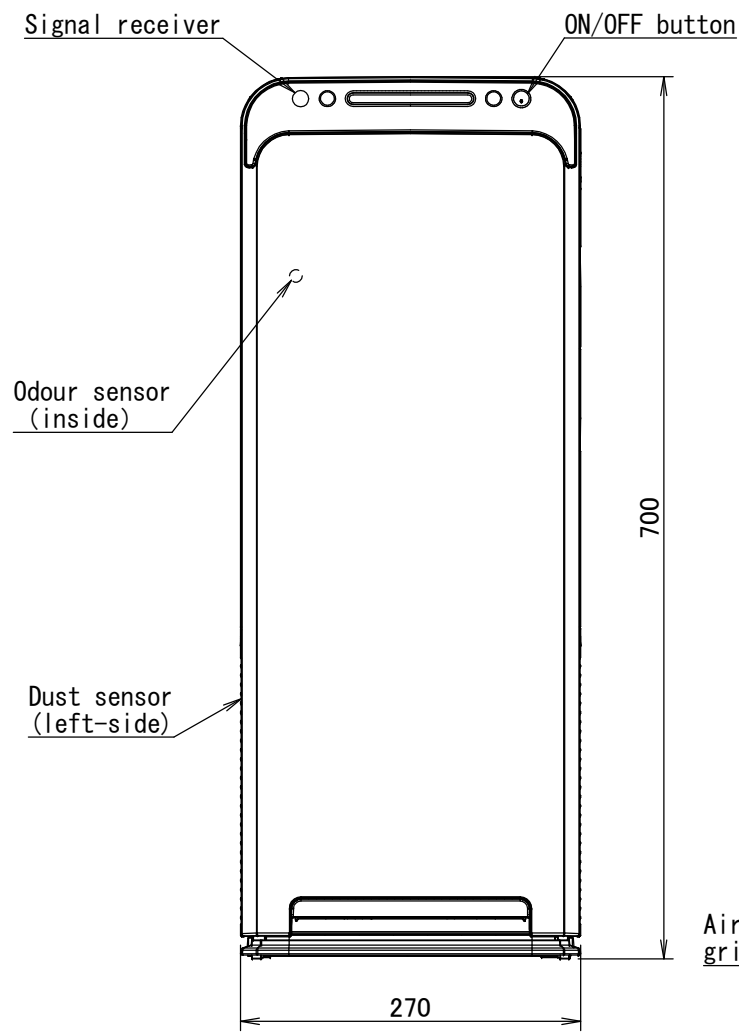

UK.MCK55W

• Required installation space (If installed on the floor)

note)1. At least 1000
away from ceiling

Power supply cord
 Plug type : C- Type
 Type of Cordage : H05VVH2-F
 Cross Sectional Area : 0.75mm²
 No. of conductors : 2
 Length outside machine : 1800±50