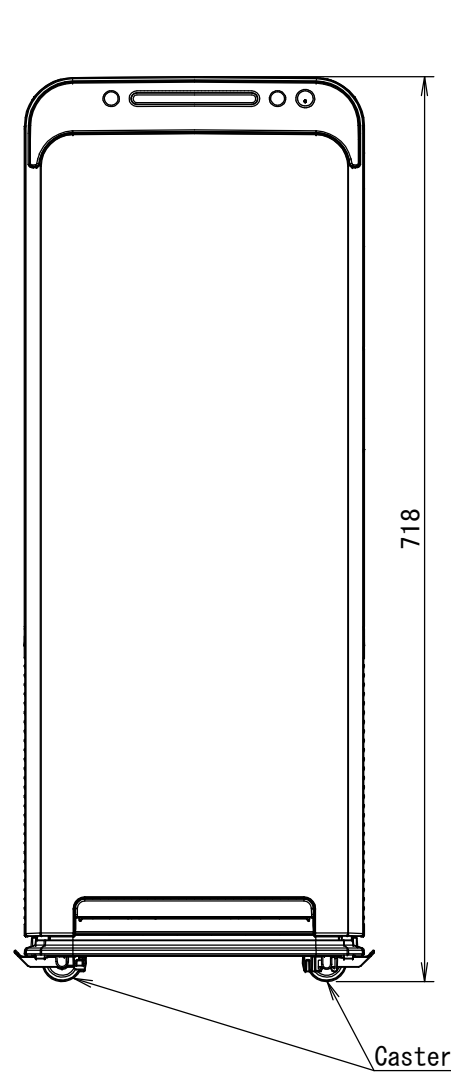

UK.MCK55W

• Required installation space (If installed on the floor)

note)1. At least 1000
away from ceiling

Power supply cord
 Plug type : C- Type
 Type of Cordage : H05VVH2-F
 Cross Sectional Area : 0.75mm²
 No. of conductors : 2
 Length outside machine : 1800±50