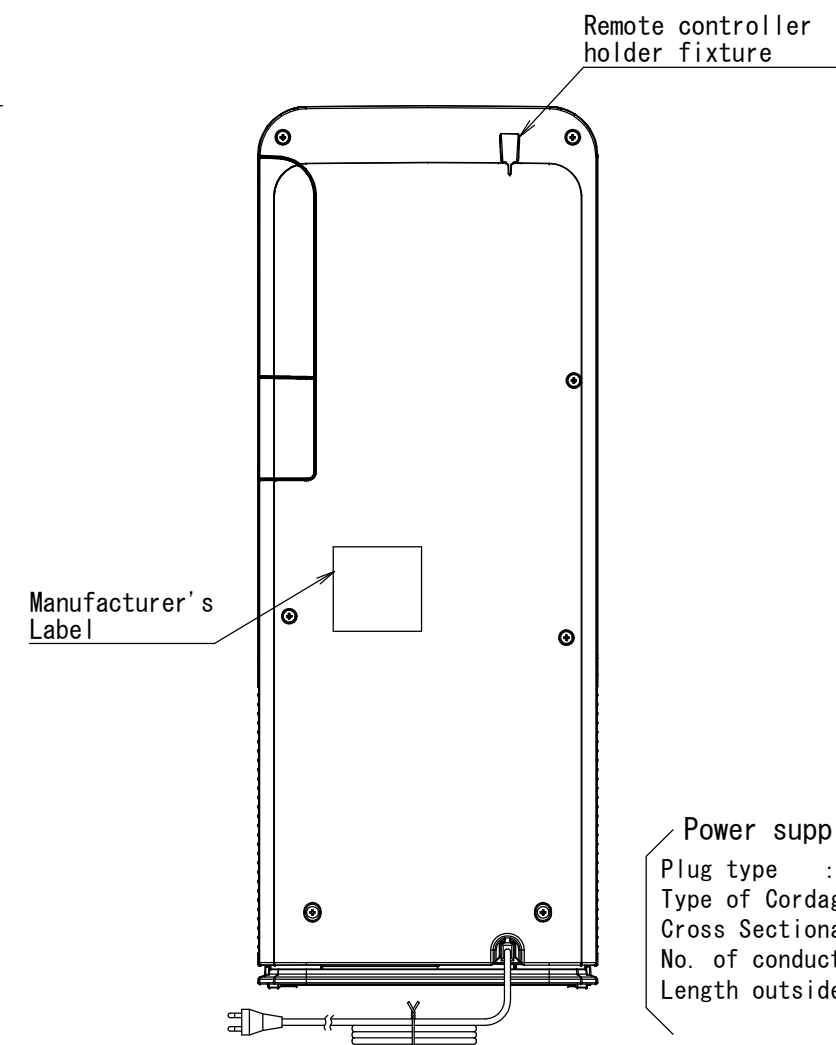

UK.MCK55W

• Required installation space (If installed on the floor)

note)1. At least 1000
away from ceiling

Power supply cord
 Plug type : C- Type
 Type of Cordage : H05VVH2-F
 Cross Sectional Area : 0.75mm²
 No. of conductors : 2
 Length outside machine : 1800±50