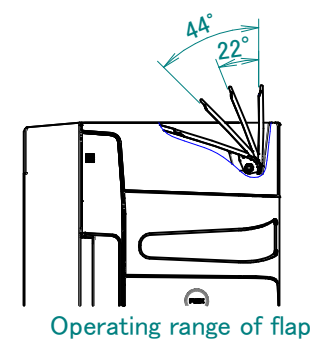

MCK70YV

• Required installation space (If installed on the floor)

- Power supply cord
- Plug type : C-Type
- Type of cordage : H05VVH2-F
- Cross sectional area : 0.75mm²
- No. of conductors : 2
- Length outside machine : 2000±50

• Appearance with casters

note)
1. At least 1000 away from ceiling