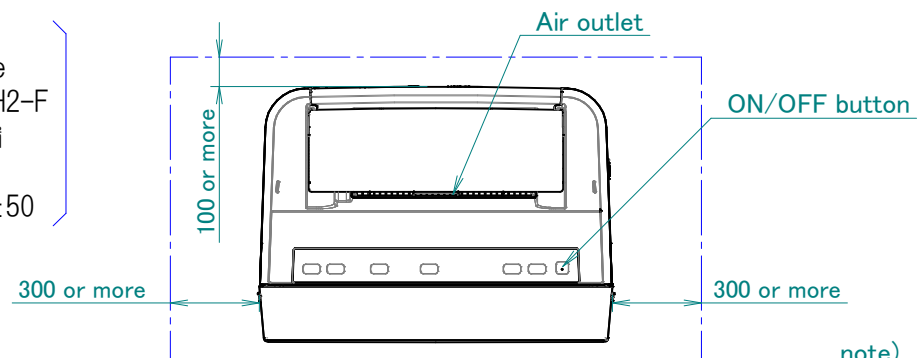

MCK70YV

• Required installation space (If installed on the floor)

- Power supply cord
- Plug type : C-Type
- Type of cordage : H05VVH2-F
- Cross sectional area : 0.75mm²
- No. of conductors : 2
- Length outside machine : 2000±50

• Appearance with casters

note)
1. At least 1000 away from ceiling