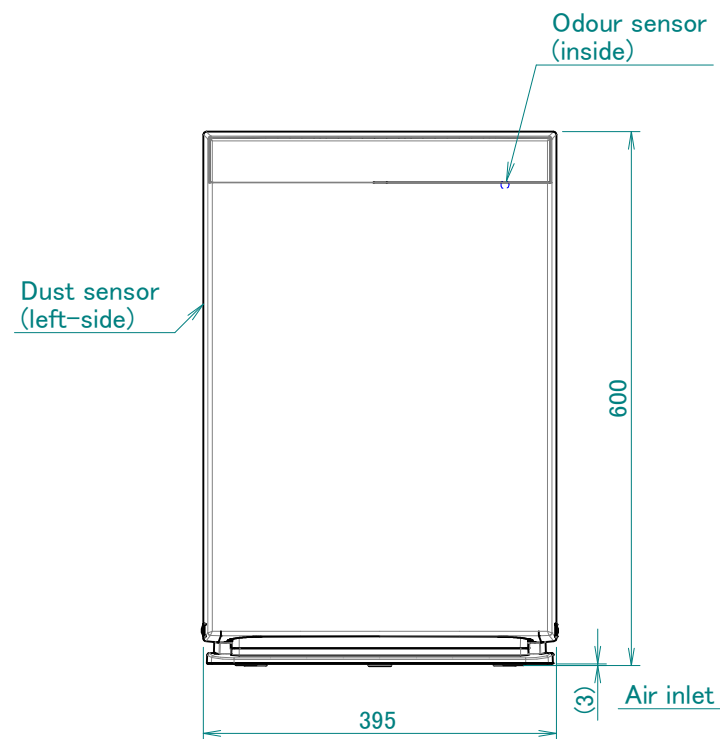

MCK70YV

• Required installation space (If installed on the floor)

- Power supply cord
- Plug type : C-Type
- Type of cordage : H05VVH2-F
- Cross sectional area : 0.75mm²
- No. of conductors : 2
- Length outside machine : 2000±50

• Appearance with casters

note)
1. At least 1000 away from ceiling