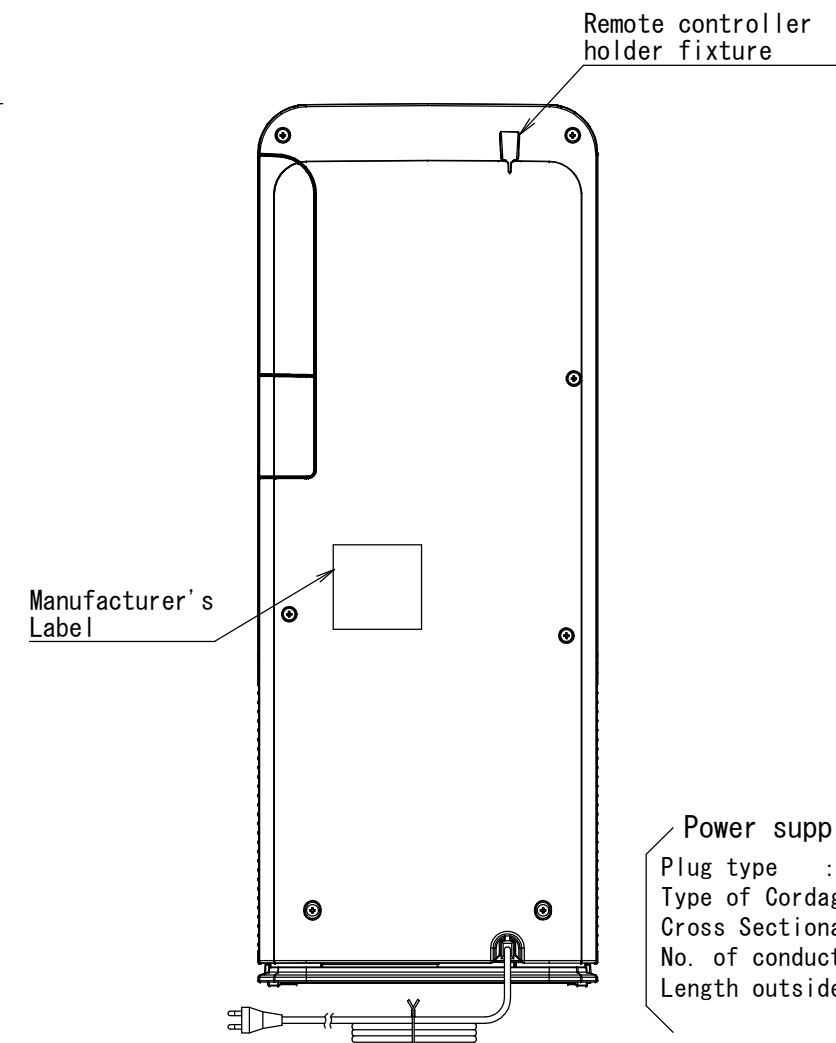

MCK55W

• Required installation space (If installed on the floor)

note)1. At least 1000
away from ceiling

Power supply cord
 Plug type : C- Type
 Type of Cordage : H05VVH2-F
 Cross Sectional Area : 0.75mm²
 No. of conductors : 2
 Length outside machine : 1800±50