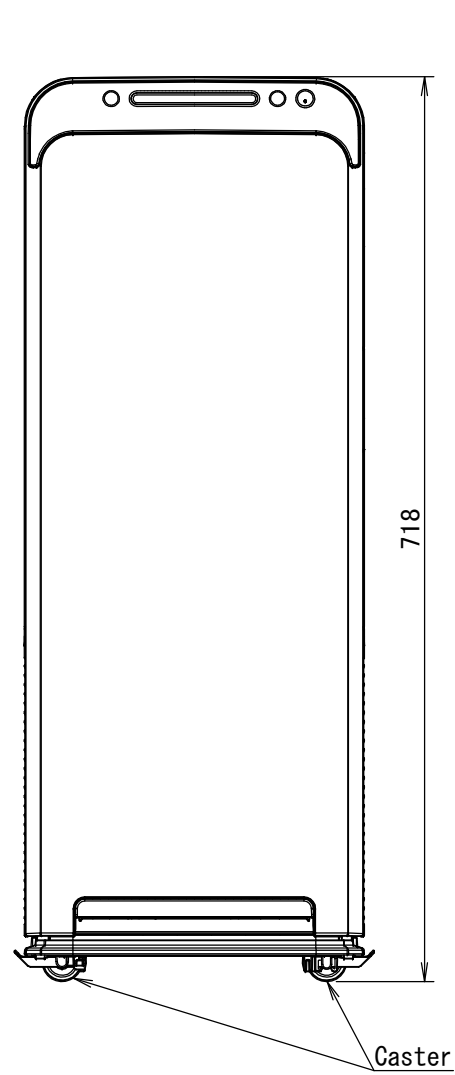

MCK55W

• Required installation space (If installed on the floor)

note)1. At least 1000
away from ceiling

Power supply cord
 Plug type : C- Type
 Type of Cordage : H05VVH2-F
 Cross Sectional Area : 0.75mm²
 No. of conductors : 2
 Length outside machine : 1800±50