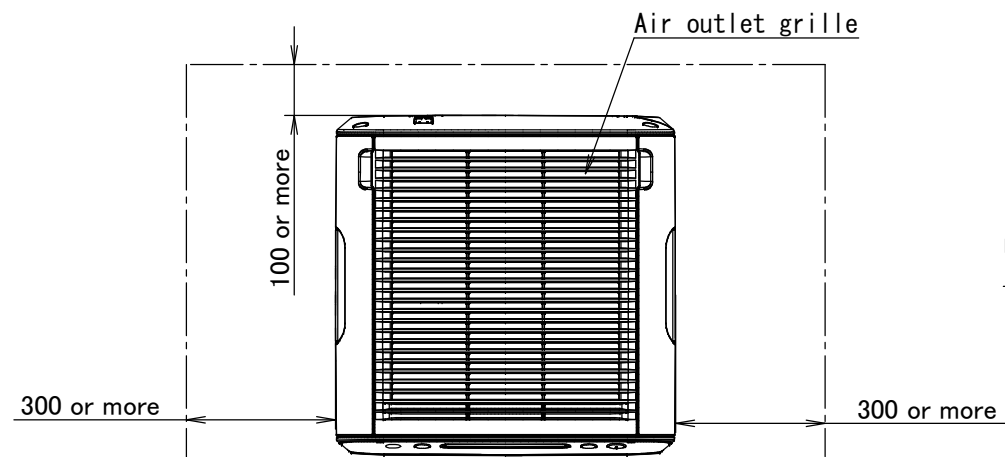

MCK55W

• Required installation space (If installed on the floor)

note)1. At least 1000
away from ceiling

Power supply cord
 Plug type : C- Type
 Type of Cordage : H05VVH2-F
 Cross Sectional Area : 0.75mm²
 No. of conductors : 2
 Length outside machine : 1800±50