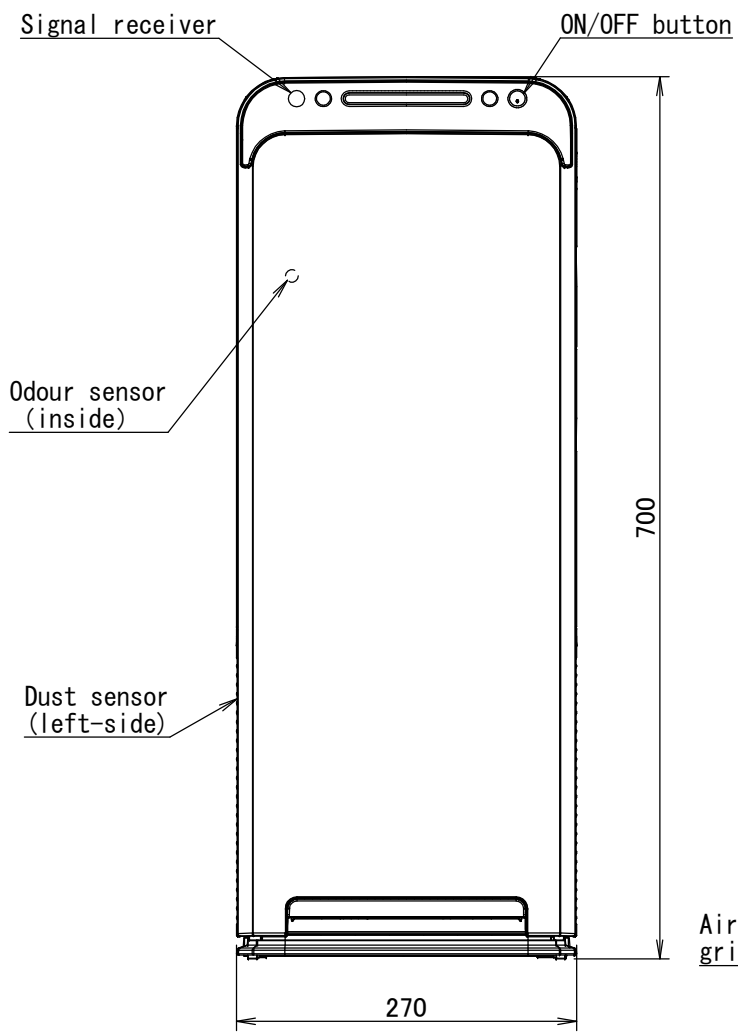

MCK55W

• Required installation space (If installed on the floor)

note)1. At least 1000
away from ceiling

Power supply cord
 Plug type : C- Type
 Type of Cordage : H05VVH2-F
 Cross Sectional Area : 0.75mm²
 No. of conductors : 2
 Length outside machine : 1800±50