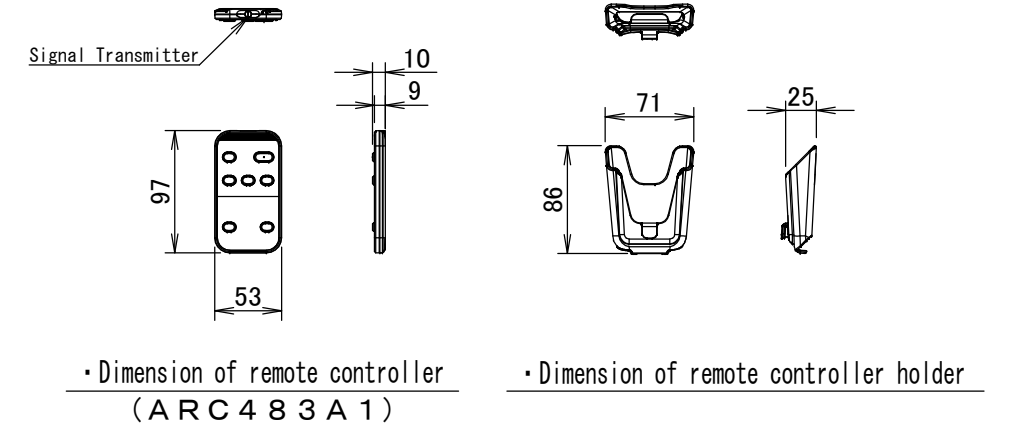

MCK55W

• Required installation space (If installed on the floor)

note)1. At least 1000
away from ceiling

Power supply cord
 Plug type : C- Type
 Type of Cordage : H05VVH2-F
 Cross Sectional Area : 0.75mm²
 No. of conductors : 2
 Length outside machine : 1800±50