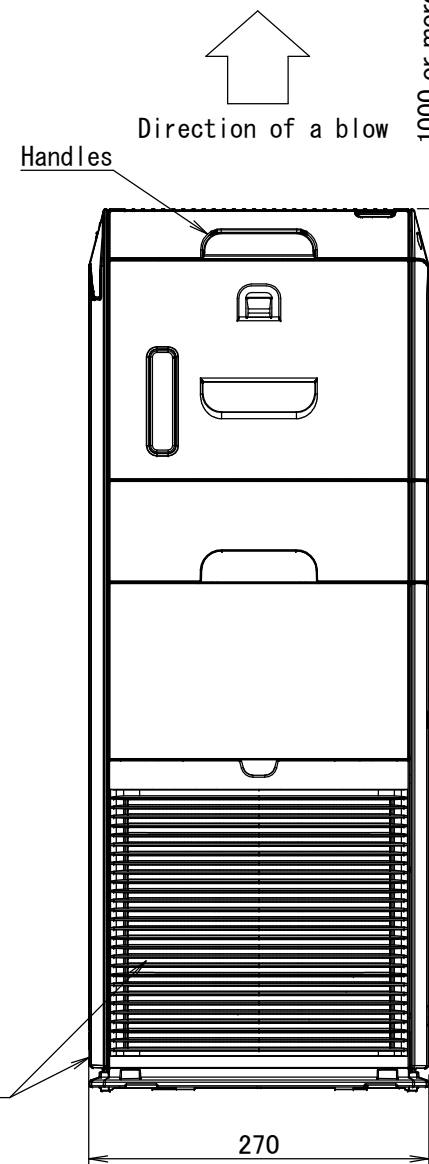

MCK55W

• Required installation space (If installed on the floor)

note)1. At least 1000
away from ceiling

Power supply cord
 Plug type : C- Type
 Type of Cordage : H05VVH2-F
 Cross Sectional Area : 0.75mm²
 No. of conductors : 2
 Length outside machine : 1800±50