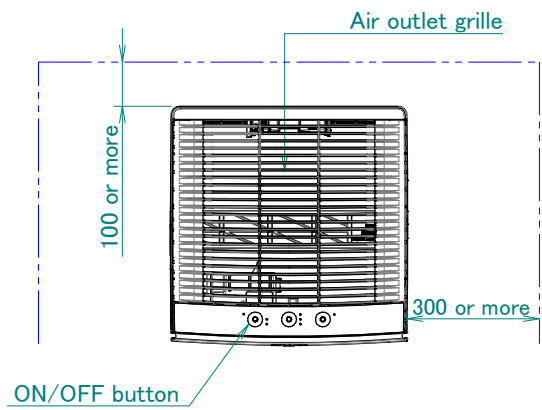

# MC30YB

• Required installation space (If installed on the floor)  
 NOTE:  
 1) At least 1000  
 away from ceiling

Power supply cord	
Plug type	: BF-type
Type of cordage	: H05VVH2-F
Cross Section Area	: 0.75mm <sup>2</sup>
No. of conductors	: 2
Length outside machine	: 1800±50