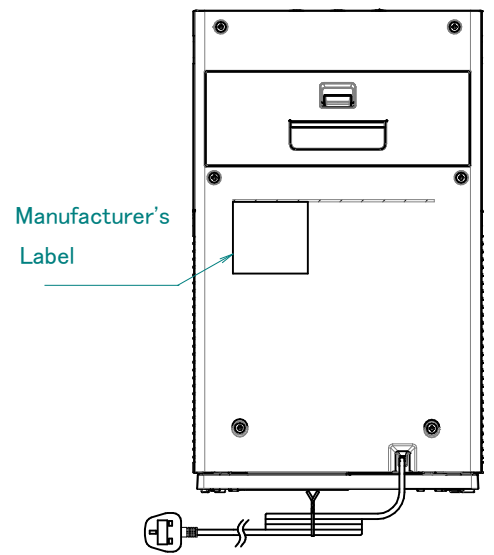

# MC30YB

• Required installation space (If installed on the floor)  
 NOTE:  
 1) At least 1000  
 away from ceiling

Power supply cord	
Plug type	: BF-type
Type of cordage	: H05VVH2-F
Cross Section Area	: 0.75mm <sup>2</sup>
No. of conductors	: 2
Length outside machine	: 1800±50