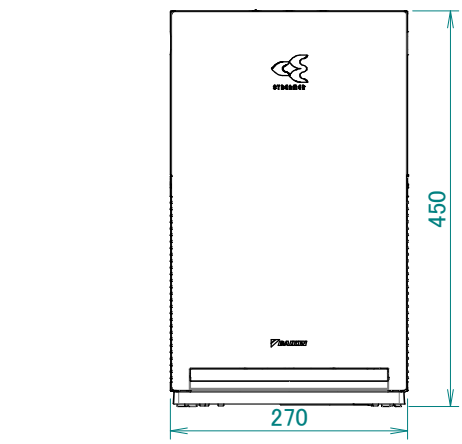

# MC30YB

• Required installation space (If installed on the floor)  
 NOTE:  
 1) At least 1000  
 away from ceiling

Power supply cord	
Plug type	: BF-type
Type of cordage	: H05VVH2-F
Cross Section Area	: 0.75mm <sup>2</sup>
No. of conductors	: 2
Length outside machine	: 1800±50