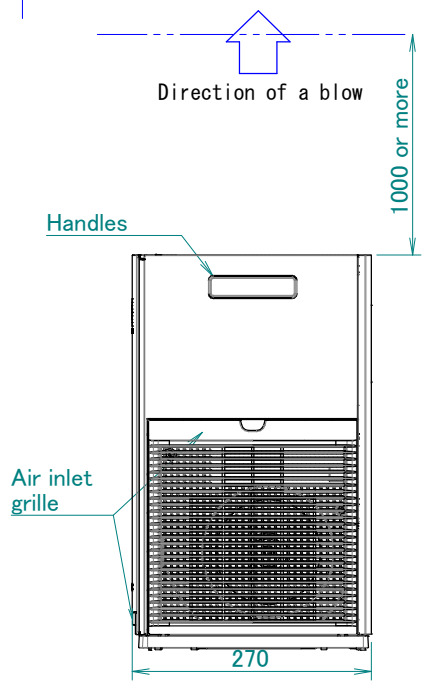

# MC30YB

• Required installation space (If installed on the floor)  
 NOTE:  
 1) At least 1000  
 away from ceiling

Power supply cord	
Plug type	: BF-type
Type of cordage	: H05VVH2-F
Cross Section Area	: 0.75mm <sup>2</sup>
No. of conductors	: 2
Length outside machine	: 1800±50